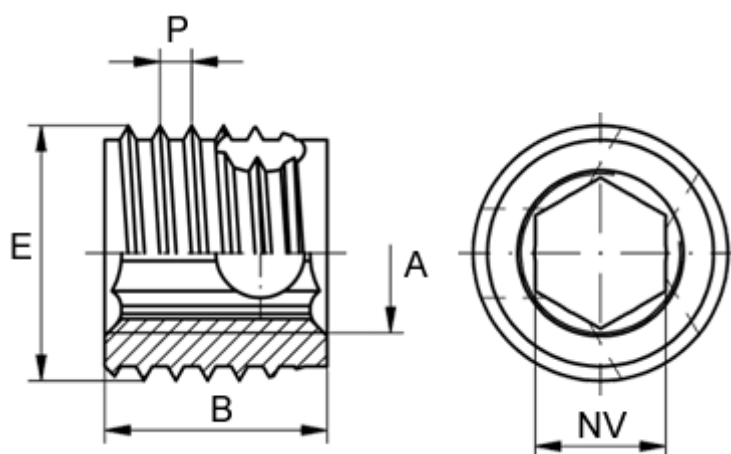

Article number: 12307200060800
Description: KLEE-coil 307 200 060.800
M6 Brass with hexagon

Measures

Female thread A	= M6
Length B	= 8
Male thread E	= 10
Min hole depth blind hole	= 11
Min material thickness	= 8
sw	= -
Thread pitch P	= 1.25
Type	= 307 200 060 ...